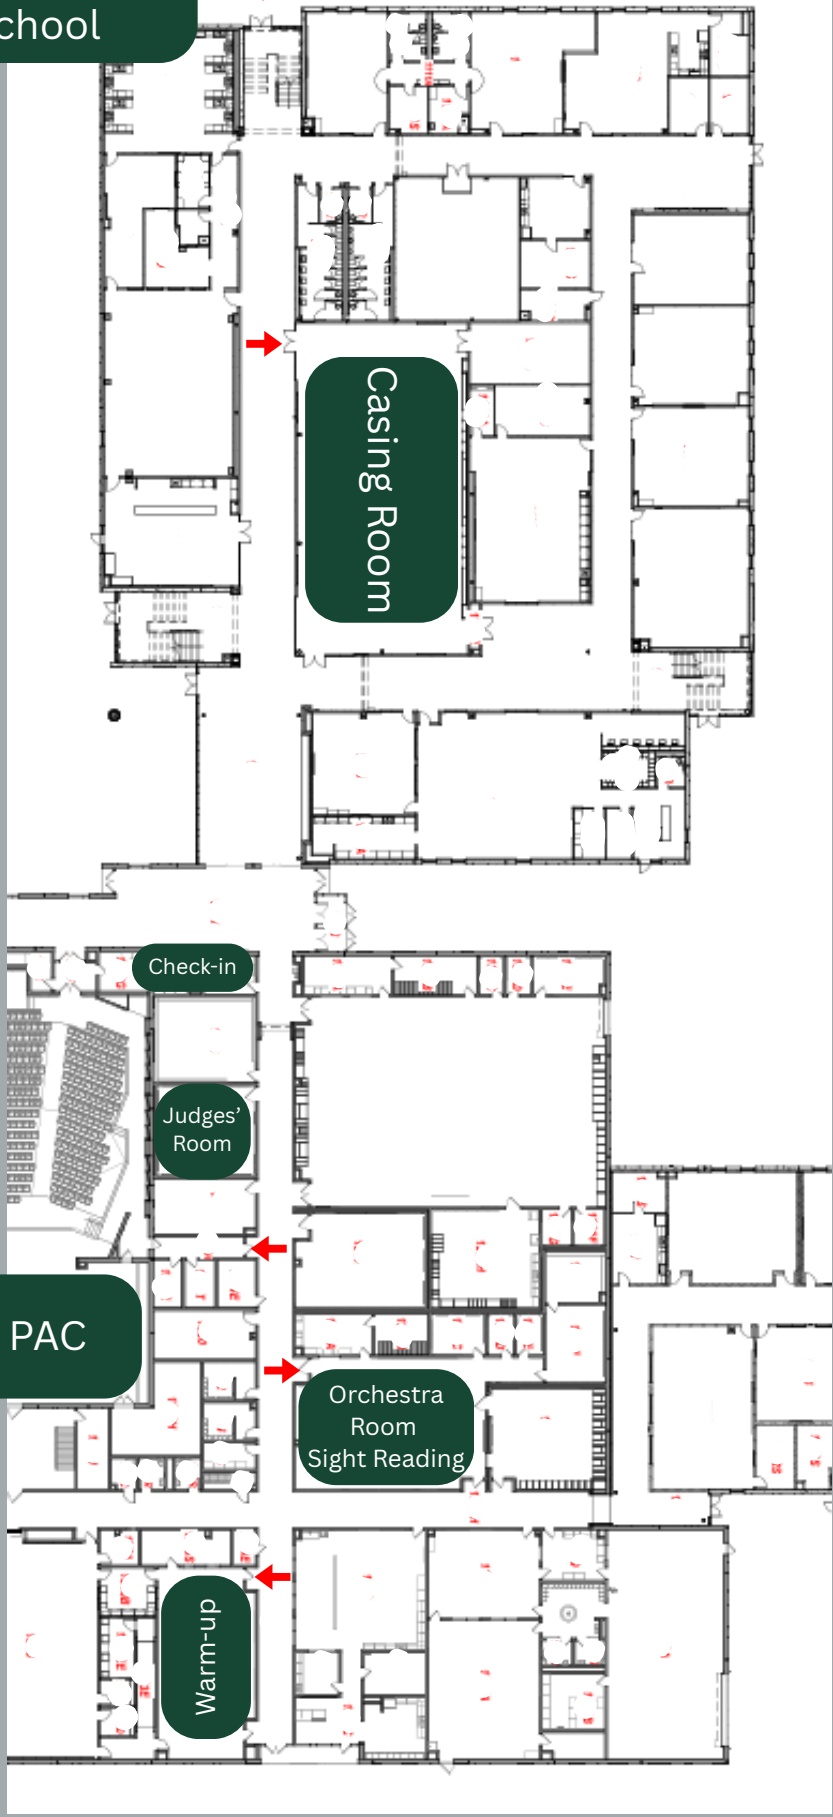

# Welcome to West Fork High School

The building is now finished and does not look exactly like this map. Doors 14 and 15 are located at the arrow. For pick up, your bus can drive around to Sorters McClellan and enter the same way as when you were dropped off.

Enter Here  
**Doors 14 and 15**  
Front of School

Sorters McClellan Road

Casing Room

Check-in

Judges' Room

PAC

Orchestra Room  
Sight Reading

Warm-up